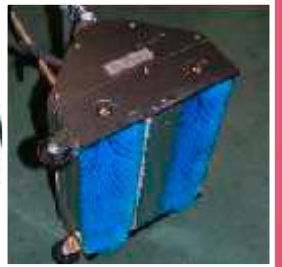

DRY & WET CLEANER

PRO 35 - PRO 45

NEW

CARPET

- compound dry cleaning
- encapsulation cleaning
- pile lifting
- dry soil removal

for all types
of carpets

HARD FLOOR

- floor washing
- scrubbing / drying
- tile grout cleaning

best results on
profiled floors, PVC,
tiles, stoneware,
natural stone,
rubber and non-slip
safety floors.

SPECIAL FEATURES

- compact design
- stainless steel body
- low noise level

technical data	PRO 35	PRO 45
weight	21,30 kg	23,30 kg
height with / without handle	117 cm / 23 cm	117cm / 23 cm
width	28,5 cm	28,5 cm
length	40,5 cm	50,5 cm
motor	600 W	700 W
brush rotation	483 rpm	395 rpm
sound level at 0,5 m	57,8 dB	57,8 dB
dirty water capacity	2,8 Liter	3,5 Liter
coverage carpet	up to 100 m ² / h	up to 125 m ² / h
coverage hard floor	up to 200 m ² / h	up to 225 m ² / h
cable length	10 m	10 m

mount the **RENOVATOR**
for post vacuuming
the saturated compound
for recovering
the dirty water