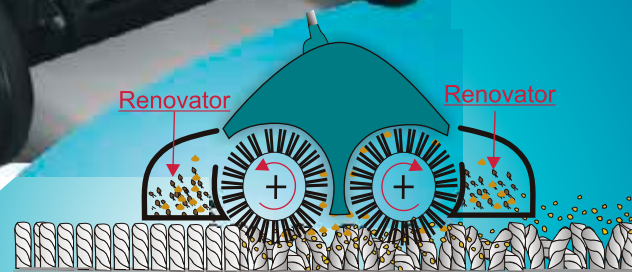

DRY & WET CLEANER

PRO 35 - PRO 45

NEW

CARPET

- compound dry cleaning
- encapsulation cleaning
- pile lifting
- dry soil removal

for all types
of carpets

HARD FLOOR

- floor washing
- scrubbing / drying
- tile grout cleaning

best results on
profiled floors, PVC,
tiles, stoneware,
natural stone,
rubber and non-slip
safety floors.

SPECIAL FEATURES

- compact design
- stainless steel body
- low noise level

technical data	PRO 35	PRO 45
weight	21,30 kg	23,30 kg
height with / without handle	117 cm / 23 cm	117cm / 23 cm
width	28,5 cm	28,5 cm
length	40,5 cm	50,5 cm
motor	600 W	700 W
brush rotation	483 rpm	395 rpm
sound level at 0,5 m	57,8 dB	57,8 dB
dirty water capacity	2,8 Liter	3,5 Liter
coverage carpet	up to 100 m ² / h	up to 125 m ² / h
coverage hard floor	up to 200 m ² / h	up to 225 m ² / h
cable length	10 m	10 m

mount the **RENOVATOR**
for post vacuuming
the saturated compound
for recovering
the dirty water